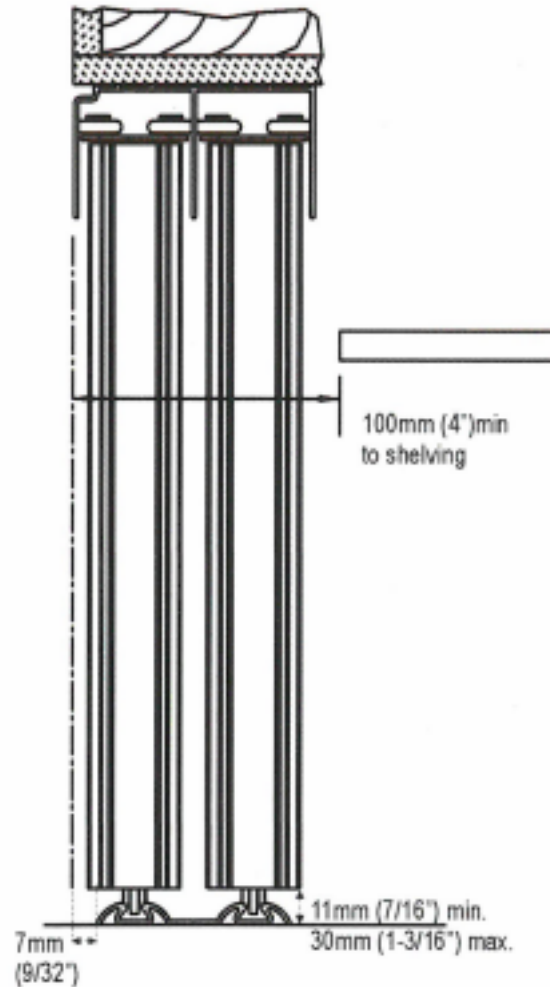

#### Height 96"

(fits finished opening heights 95 1/2" to 96 1/4")

Model	Width	# of Panels	Weight lbs.	Clear Mirror	Frosted Laminated Glass
M70-4'0x8'0	48"	2	106	\$885	\$1,230
M70-5'0x8'0	60"	2	130	\$915	\$1,350
M70-6'0x8'0	72"	2	154	\$940	\$1,475
M70-8'0x8'0	96"	2	202	\$1,050	\$1,655
M70-9'0x8'0	108"	3	231	\$1,395	\$2,040
M70-10'0x8'0	120"	3	255	\$1,450	\$2,150
M70-12'0x8'0	144"	3	303	\$1,500	\$2,315
M70-16'0x8'0	192"	4	404	\$1,875	\$3,035

### SERIES M70 - Specifications

**Insert Thickness:** 1/8" - 15/64" (3mm-6mm)  
**Maximum single door size:** 48 1/2" wide x 96" high  
**Maximum single door weight:** 100 lbs  
**Vertical Adjustment:** 3/4" bottom

#### **Standard Opening Heights:**

- 80 1/2" door range: 80" to 80 3/4"
- 96" door range: 95 1/2" to 96 1/4"

#### **Standard Opening Widths:**

- Available in 48", 60", 72", 96"
- Custom sizes available up to 192" wide x 96" high

All Bulldog mirror products use safety backed mirror.