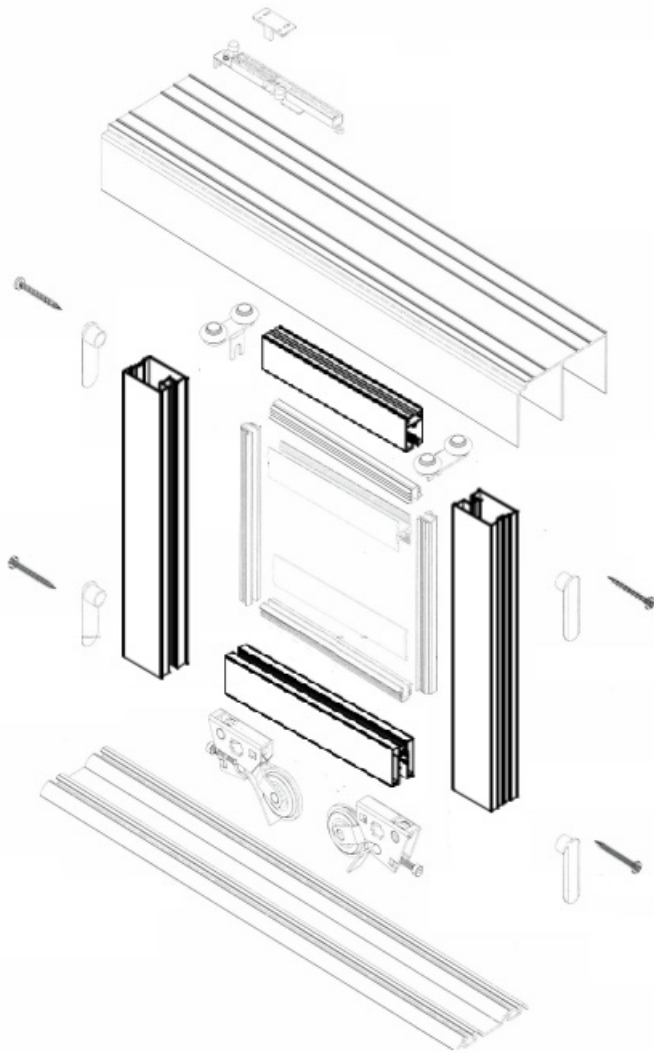

BULLDOG

GLASS DOORS

SERIES M70 - Specifications

Insert Thickness: 1/8" - 15/64" (3mm-6mm)
Maximum single door size: 48 1/2" wide x 96" high
Maximum single door weight: 100 lbs
Vertical Adjustment: 3/4" bottom

Top Track Height: 2 1/5"
Bottom Track Height: less than 3/8"

Top Connectors: twin wheel
Bottom Connectors: ball bearing rollers

Standard Opening Heights:

- •80 1/2" door range: 80" to 80 3/4"
- •96" door range: 95 1/2" to 96 1/4"

Standard Opening Widths:

- •Available in 48", 60", 72", 96"
- •Custom sizes available up to 192" wide x 96" high

All Bulldog mirror products use safety backed mirror.