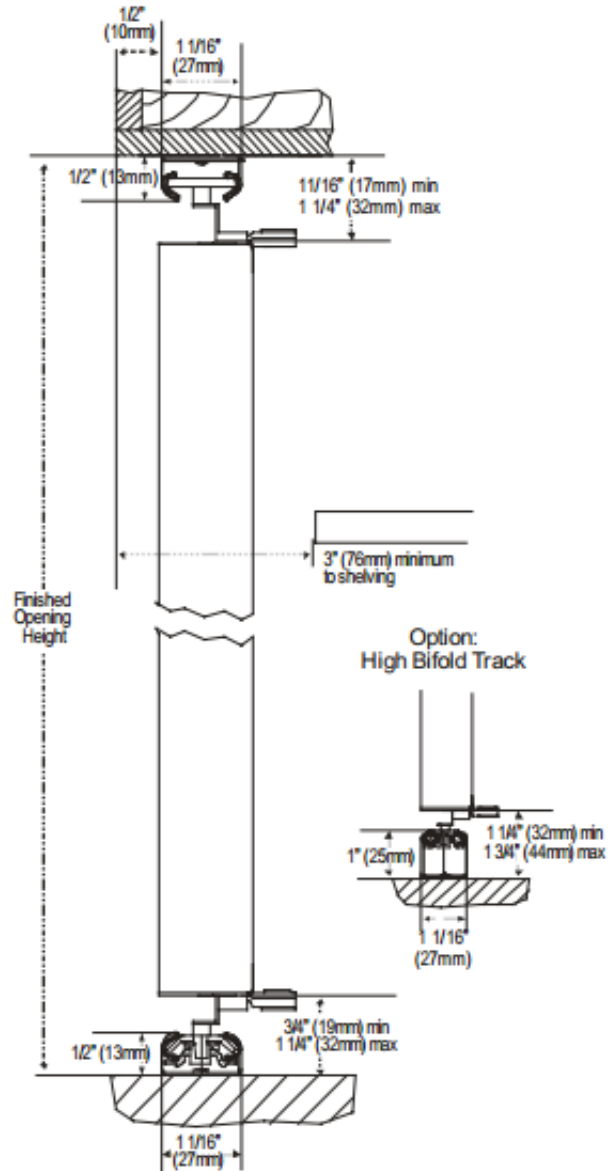

#### Height 80"

(fits finished opening heights 80" to 80 3/4")

Model	Width	# of Panels	Weight lbs.	Price
M06-1'6x6'8	18"	2	30	\$240
M06-2'0x6'8	24"	2	34	\$265
M06-2'6x6'8	30"	2	39	\$290
M06-3'0x6'8	36"	2	46	\$315

#### Height 96"

(fits finished opening heights 95 1/2" to 96 1/4")

Model	Width	# of Panels	Weight lbs.	Price
M06-1'6x8'0	18"	2	37	\$280
M06-2'0x8'0	24"	2	41	\$300
M06-2'6x8'0	30"	2	47	\$330
M06-3'0x8'0	36"	2	55	\$360

### SERIES M06 - Specifications

**Insert Thickness:** 1/8" to 5/32" (3mm to 4mm)  
**Maximum single door size:** 36" wide x 96" high  
**Maximum single door weight:** 55 lbs  
**Vertical Adjustment:** 7/8" bottom

#### Standard Opening Heights:

- 80 1/2" door range: 80" to 80 3/4"
- 96" door range: 95 1/2" to 96 1/4"