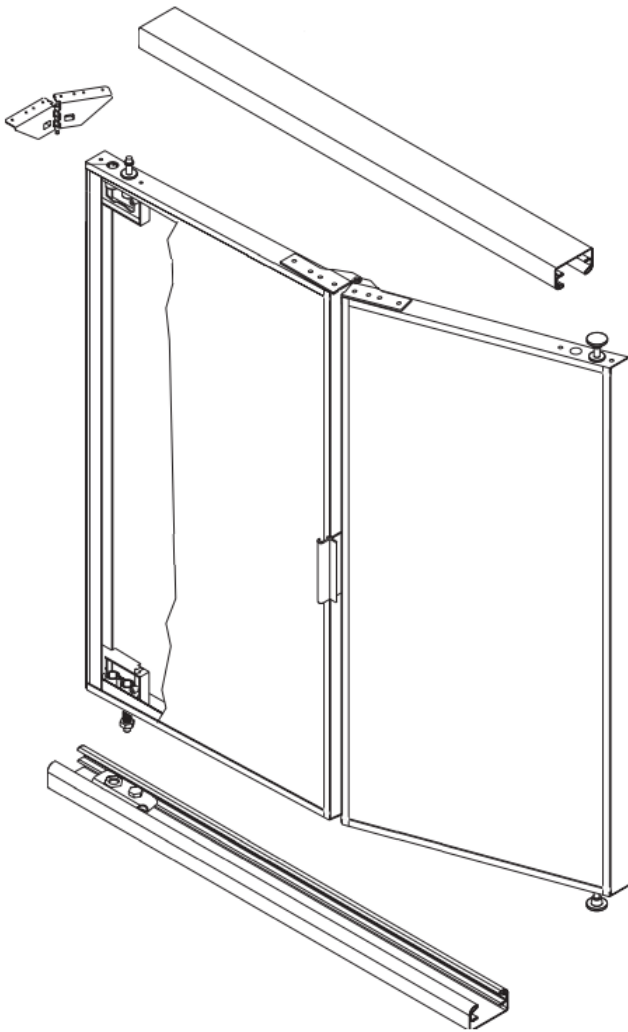

BULLDOG

GLASS DOORS

SERIES M06 - Specifications

Insert Thickness: 1/8" to 5/32" (3mm to 4mm)
Maximum single door size: 36" wide x 96" high
Maximum single door weight: 55 lbs
Vertical Adjustment: 7/8" bottom

Top Track Height: 1/2"
Bottom Track Height: 1/2"
Top Connectors: spring loaded guide / rollers
Bottom Connectors: spring loaded guide / rollers

Standard Opening Heights:

- 80 1/2" door range: 80" to 80 3/4"
- 96" door range: 95 1/2" to 96 1/4"

Standard Opening Widths:

- Available in 18", 24", 30", 36"
- Custom sizes available up to 72" wide x 96" high

All Bulldog mirror products use safety backed mirror.