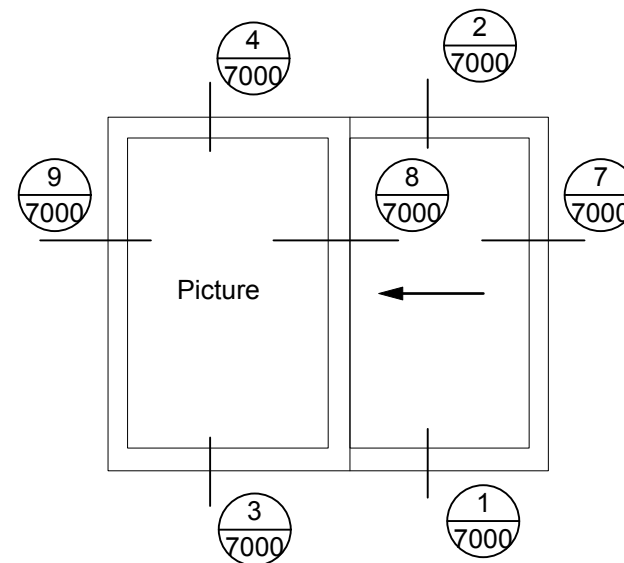

9 Slider Jamb Detail
 Scale: 1:2

7000 SERIES ALUMINUM SLIDER WINDOWS

note:
 accepted rainscreen details per BC.B.C

Modern . Great Taste in Windows
 P. 604.485.2451 . www.modern.ca