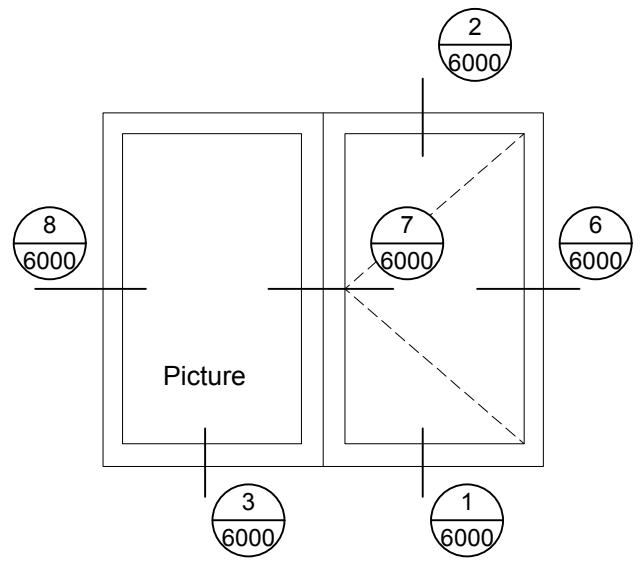

2 Casement Head Detail
Scale: 1:2

6000 SERIES ALUMINUM CASEMENT WINDOWS

note:
accepted rainscreen details per BC.B.C

Modern . Great Taste in Windows
P. 604.485.2451 . www.modern.ca