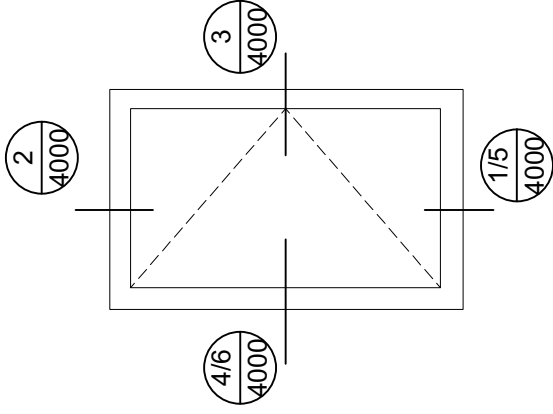

## 4000 SERIES VINYL CASEMENT WINDOWS

note:  
accepted rainscreen details per BC.B.C

2  
Casement Head Detail  
Scale: 1:2

**Modern . Great Taste in Windows**  
P. 604.485.2451 . [www.modern.ca](http://www.modern.ca)