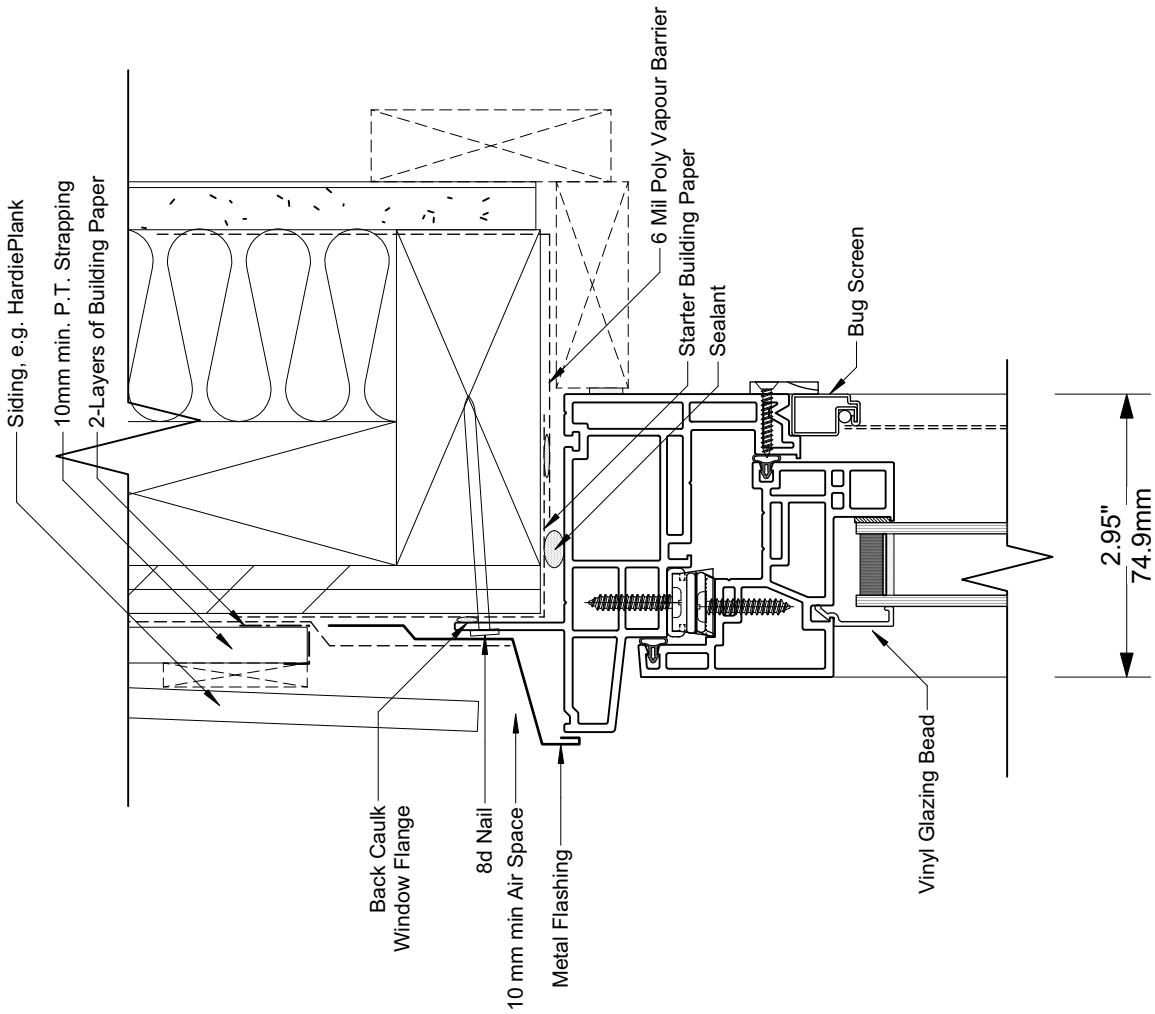

# CAM HARDWARE / ROTO HARDWARE

## 4000 SERIES VINYL CASEMENT WINDOWS

note:  
accepted rainscreen details per BC.B.C

2  
Casement Head Detail  
Scale: 1:2

**Modern . Great Taste in Windows**  
P. 604.485.2451 . [www.modern.ca](http://www.modern.ca)