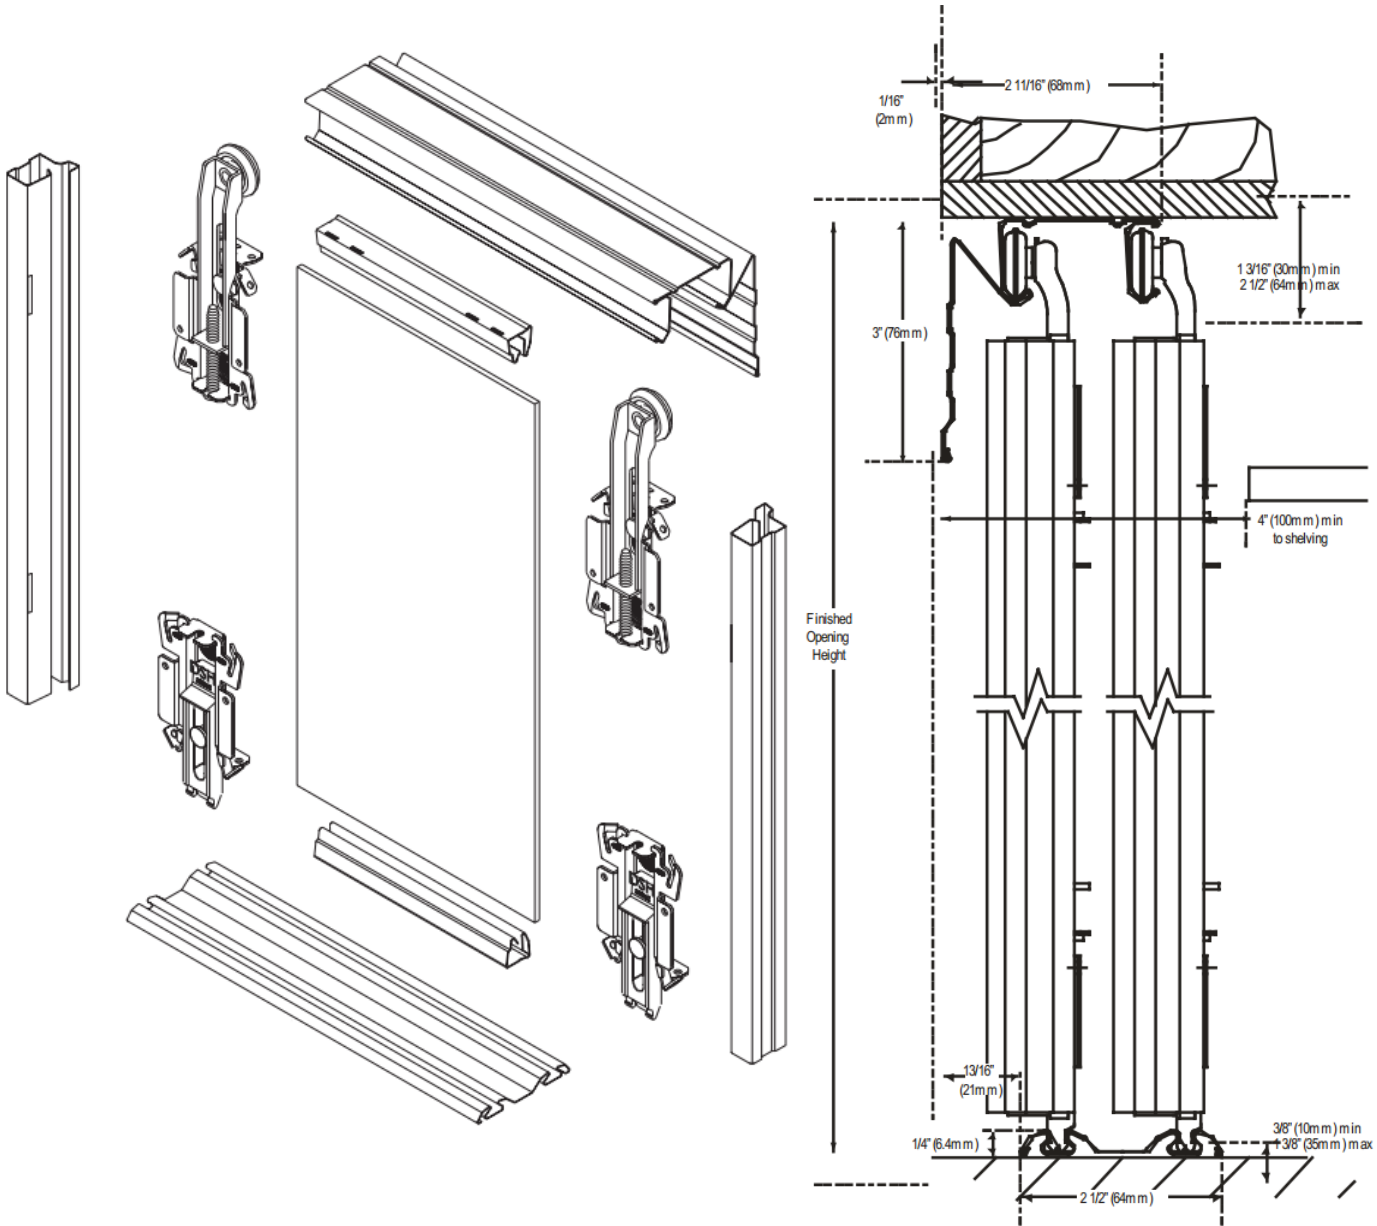

BULLDOG

GLASS DOORS

SERIES M10 - Specifications

Insert Thickness: 1/8" to 5/32" (3mm to 4mm)
Maximum single door size: 48 1/2" wide x 80" high
Maximum single door weight: 42lbs
Vertical Adjustment: 1" bottom, 1-5/16" top

Top Track Height: 3"
Bottom Track Height: less than 5/16"
Top Connectors: Ball bearing rollers or solid acetal plain bearing
Bottom Connectors: Floating guide

Standard Opening Heights:

- •80 1/2" door range: 79 3/4" to 81"
- •96" door range: 95 1/4" to 96 3/4"

Standard Opening Widths:

- •Available in 48", 60", 72"
- •Custom sizes available up to 192" wide x 96" high

All Bulldog mirror products use safety backed mirror.