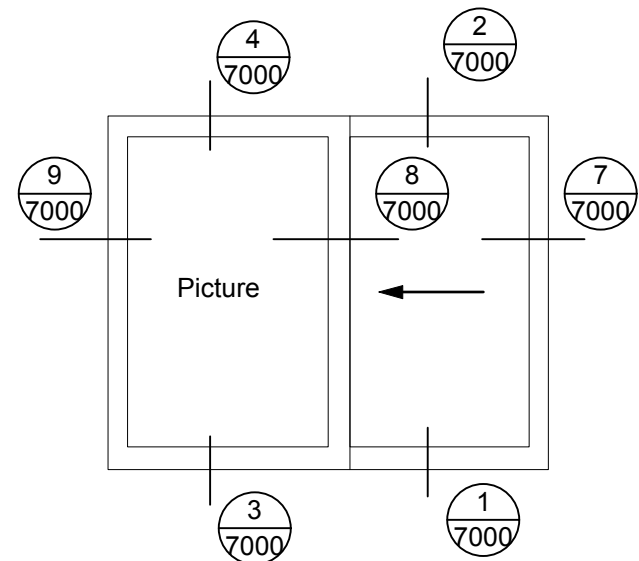

4 Picture Head Detail  
Scale: 1:2

\* Alternate method of attaching window on top of rain screen strapping